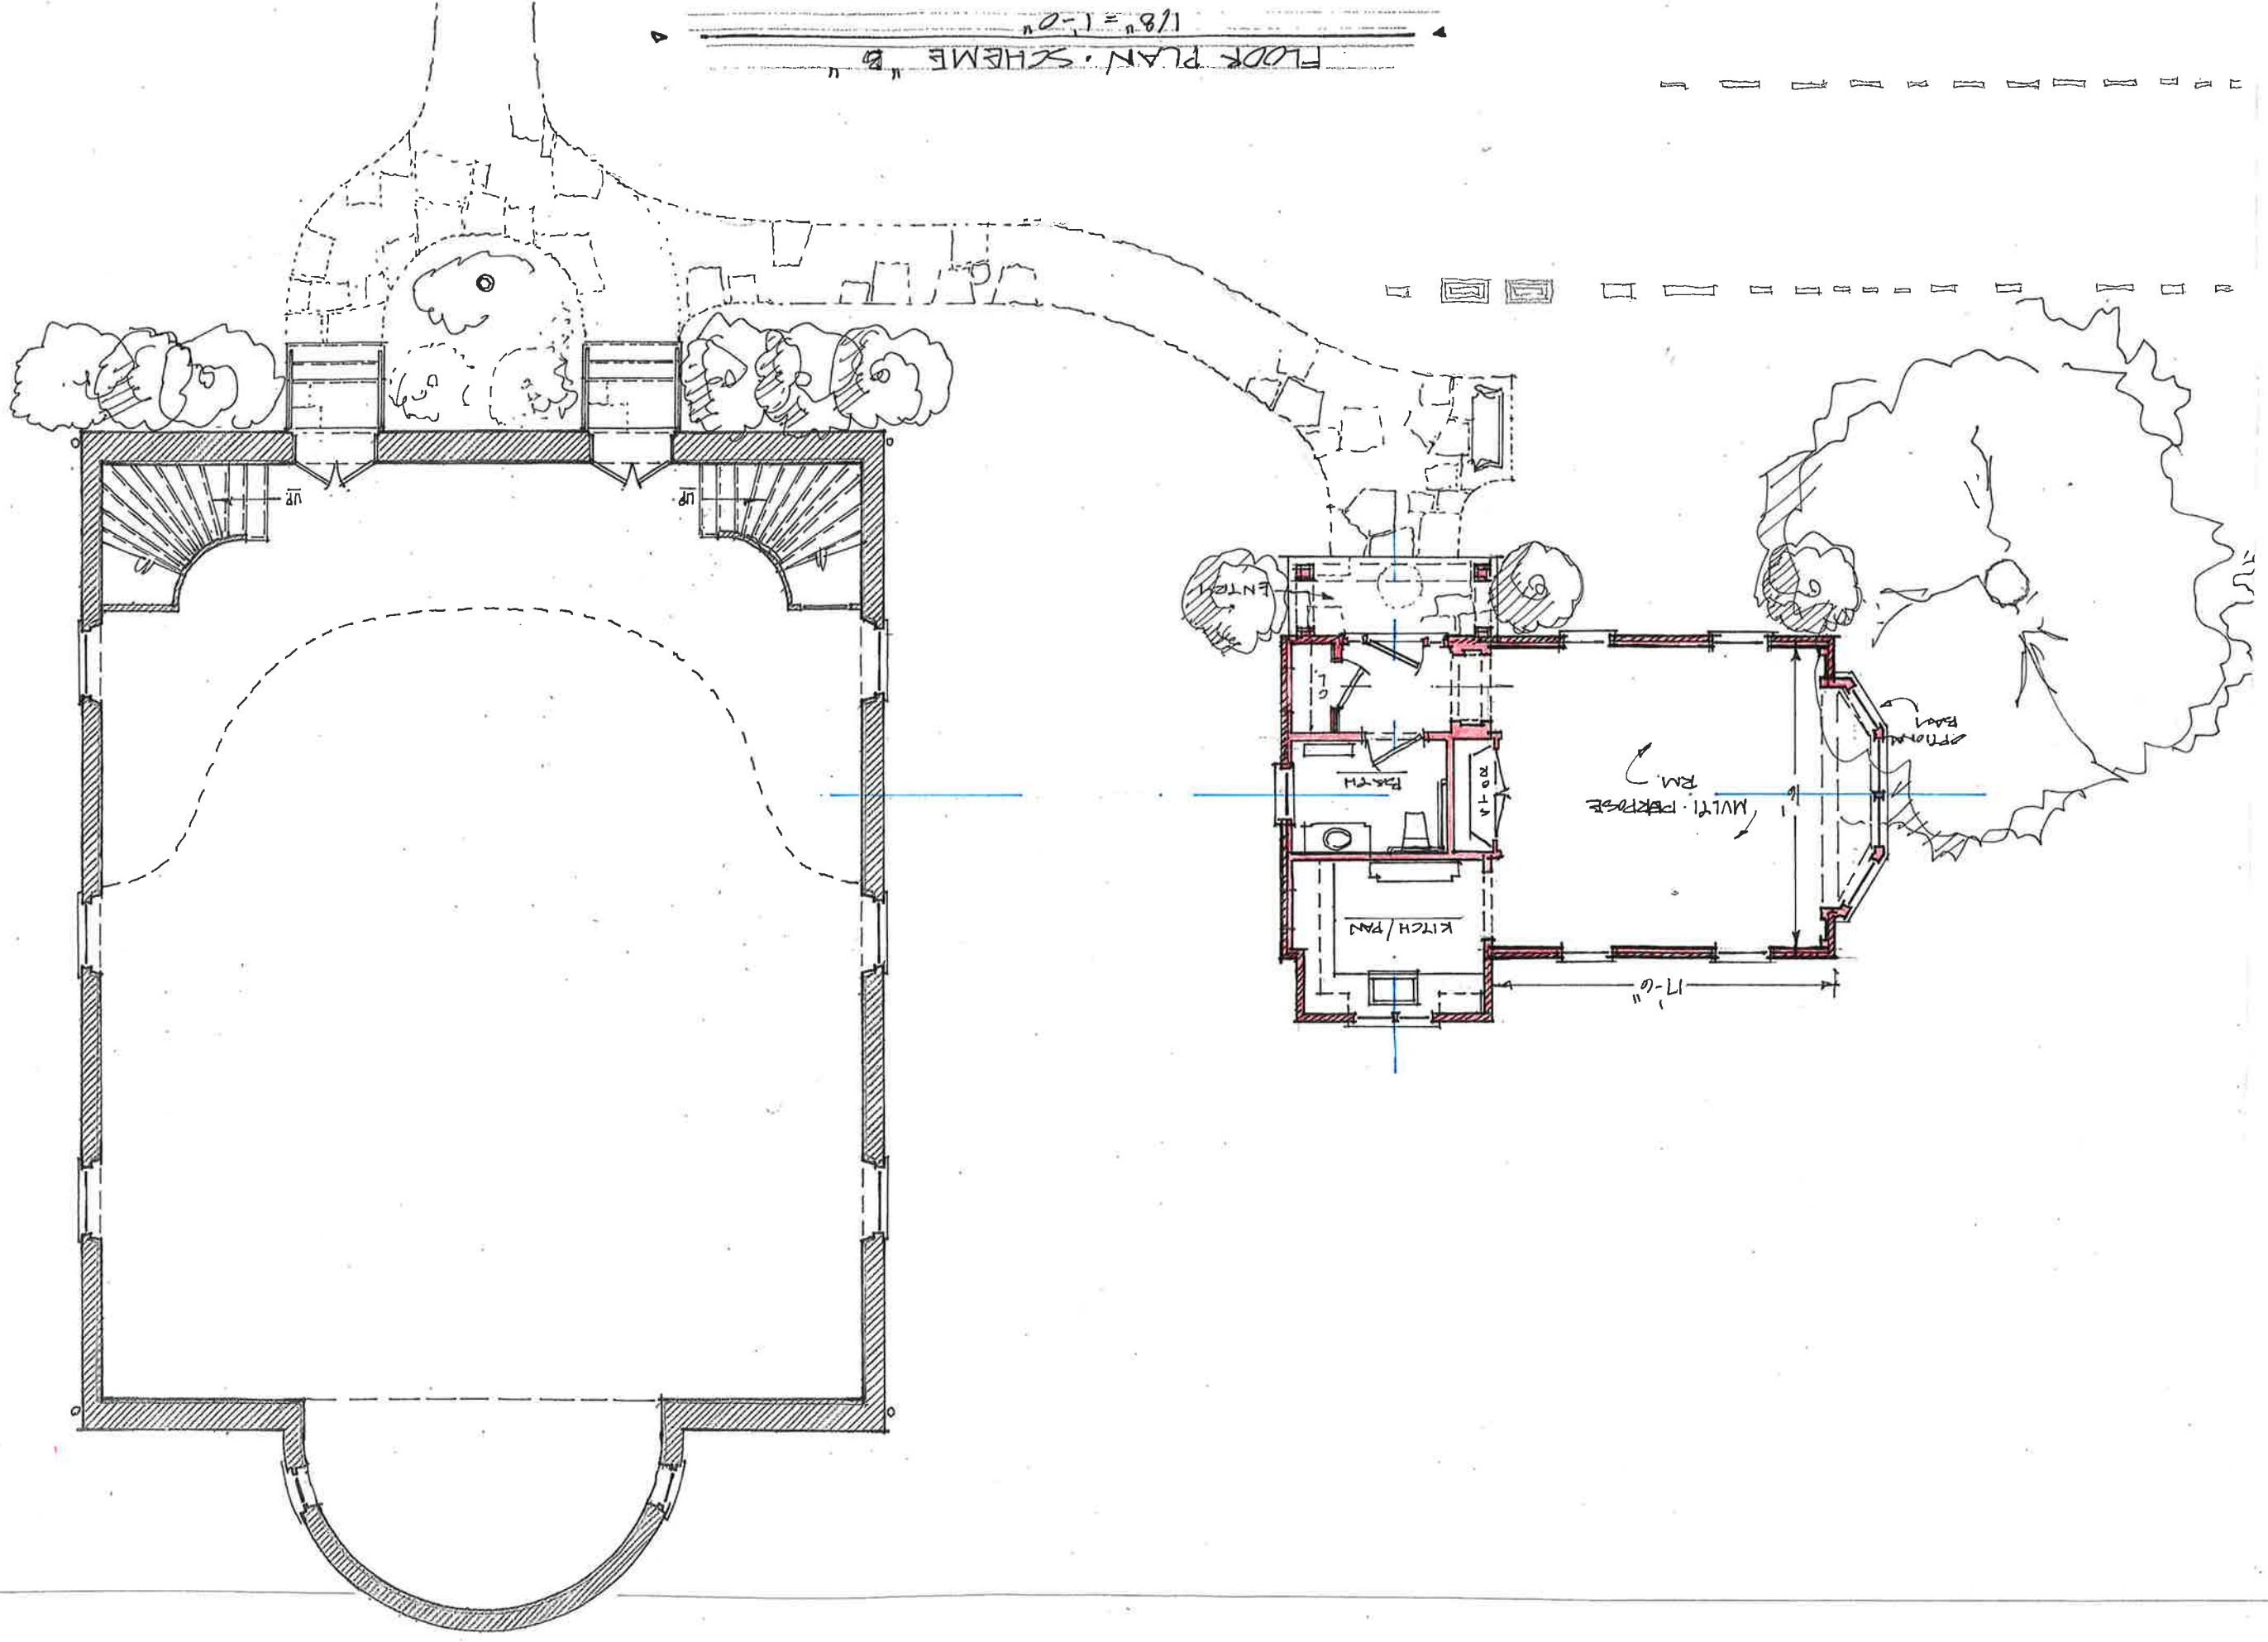

NEUMANN
LEWIS
BUCHANAN
ARCHITECTS

4

Upperville
United
Methodist
Church
Pavilion
Concept
Studies

24 May 2018

COPYRIGHT © 2018